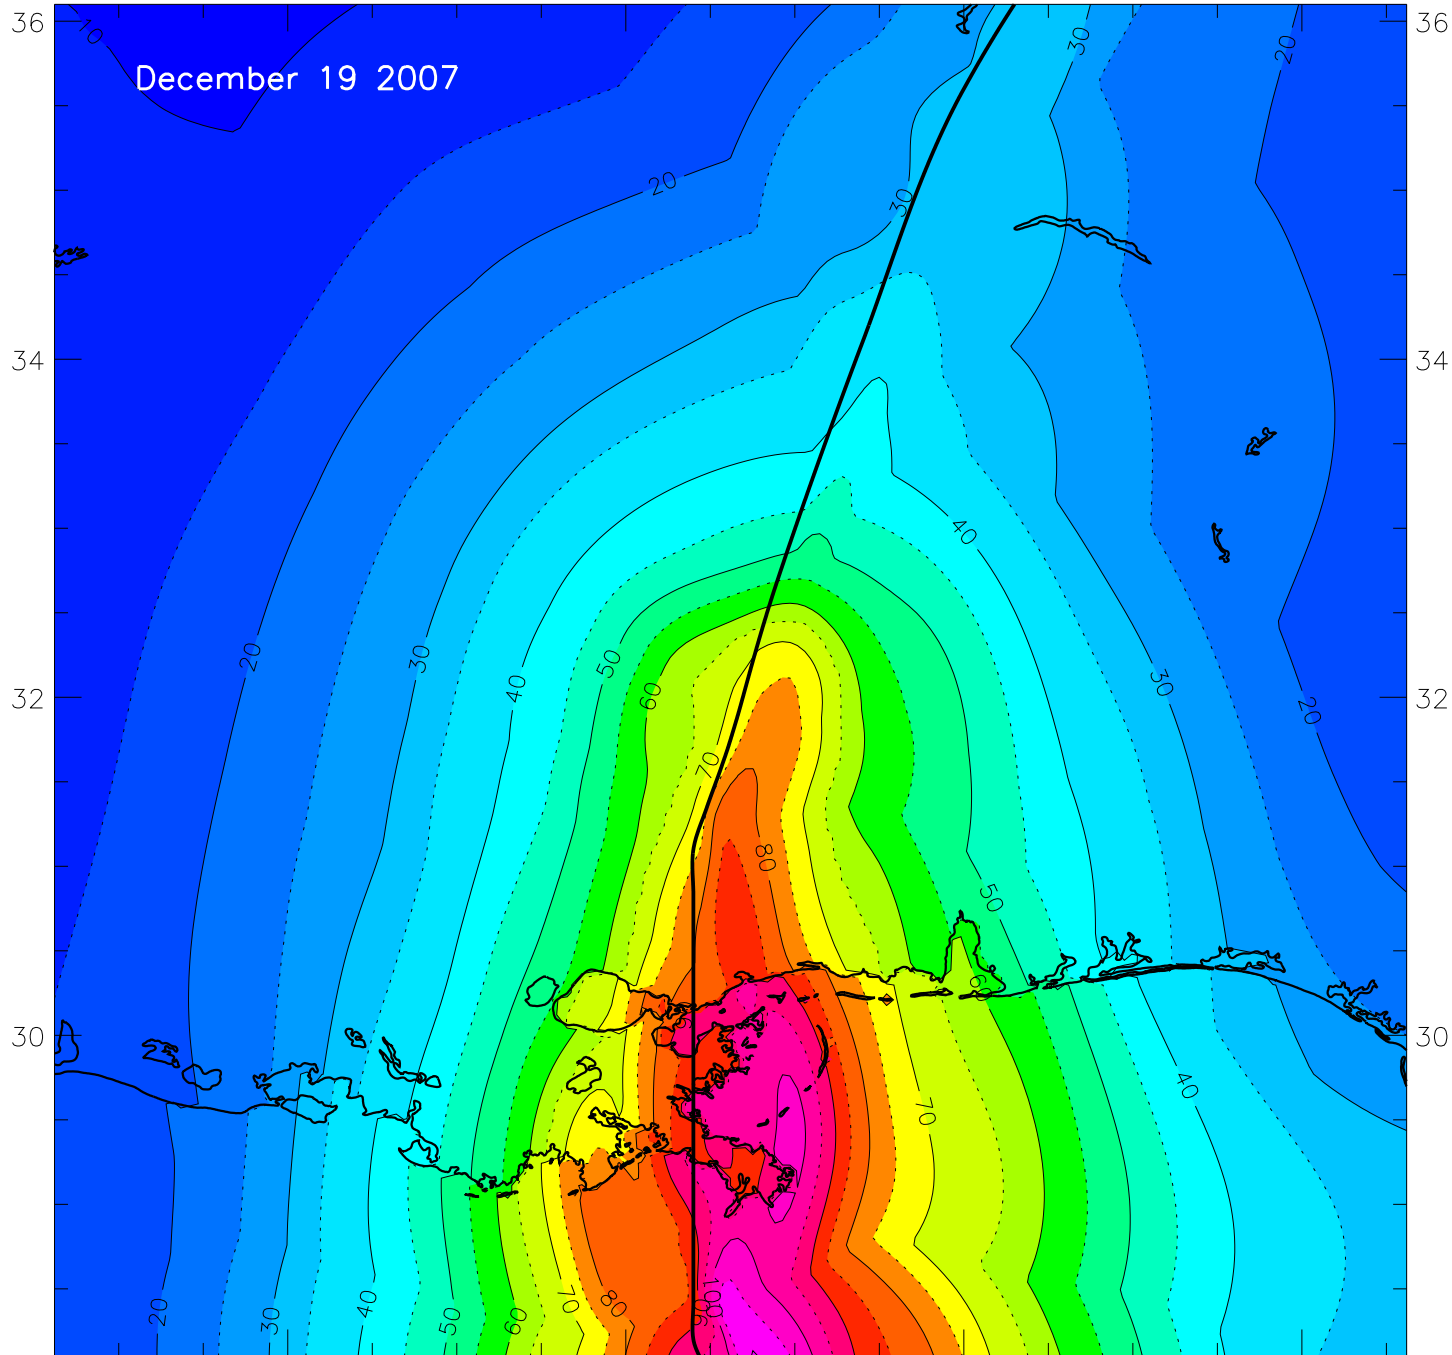

KATRINA: MAXIMUM WIND CONTOURS (KNOTS)

-92

-90

-88

-86

-92

-90

-88